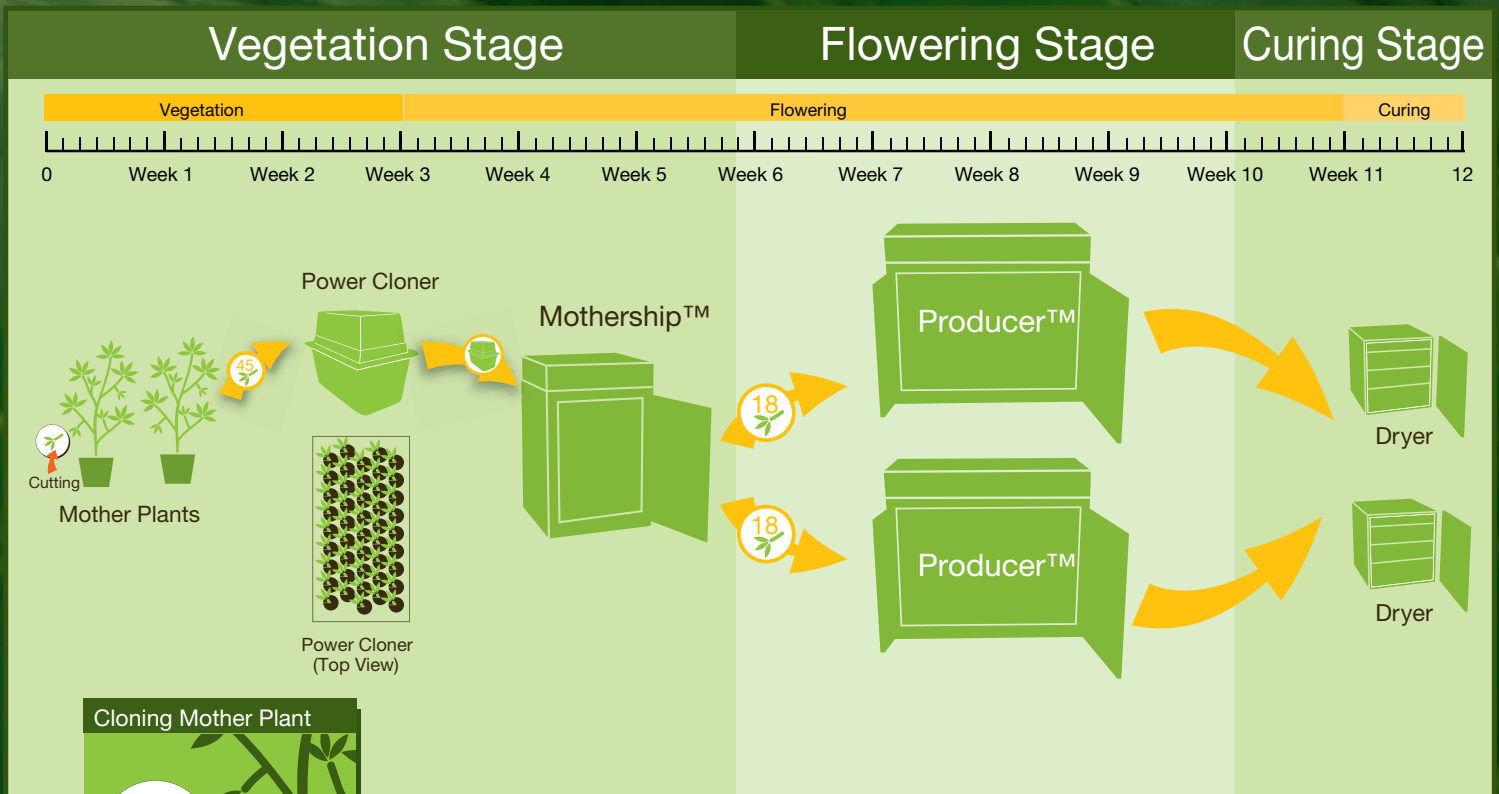

The Dryer

Our easy to use Dryer has over 7.5 square feet of curing space. The Dryer will help protect you from mold, offensive odors, and the mess normally associated with curing. This little wonder also speeds up drying time, allowing you to enjoy your product sooner.

1. Grow and keep 2 mother plants in your Mothership
2. Take at least 36 cuttings and place them in your PowerCloner 45
3. Place the PowerCloner 45 in your Mothership for 7-10 days
4. Move your best 36 clones into the Producer for 7-10 days under the MH bulb
5. Switch to HPS bulb and flower
6. The Big Mac has the ability to harvest every 5 weeks by staggering Producer start times