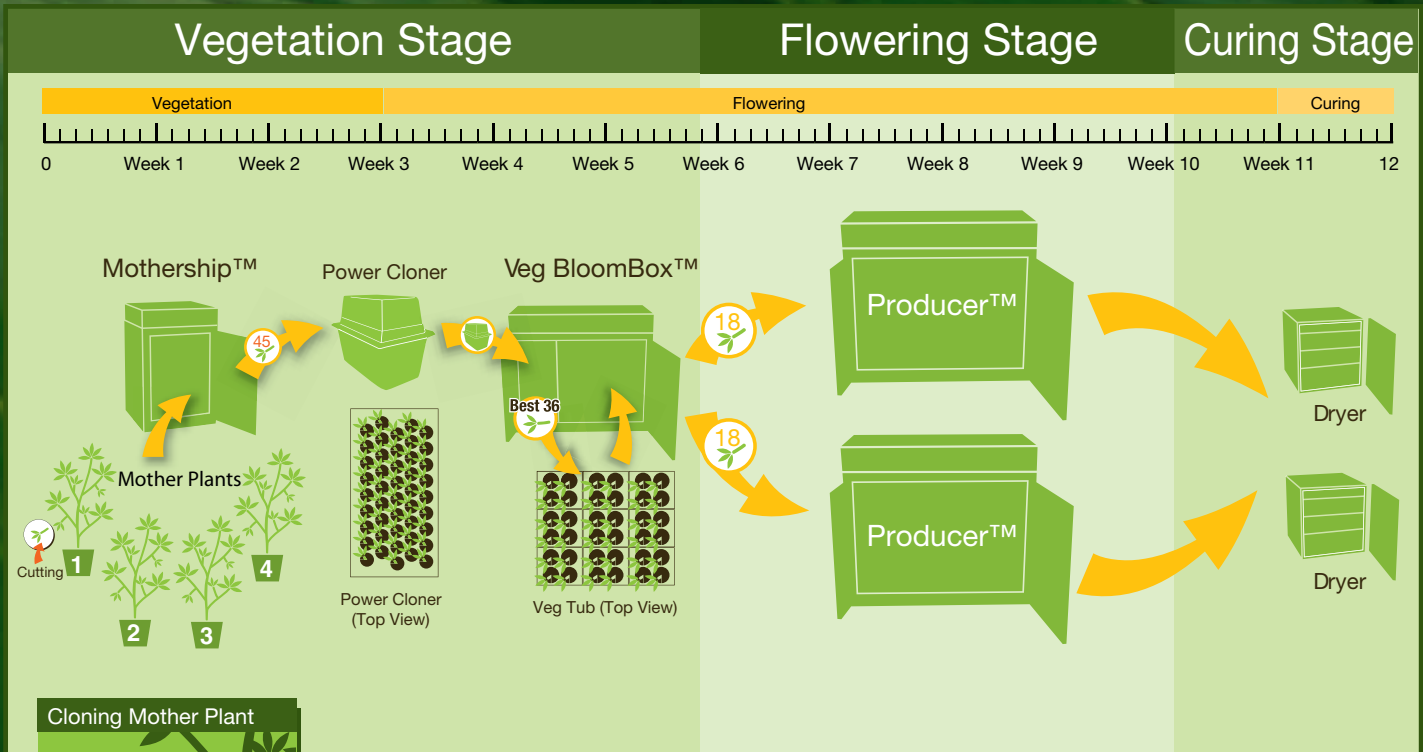

# Full MEAL Deal

1. Grow and keep up to 4 mother plants in your Mothership.
2. Take up to 45 cuttings and place them in your PowerCloner 45
3. Tuck your PowerCloner 45 into the left side of your Veg BloomBox for 7-10 days.
4. Take your best 36 rooted cuttings and place them in the right side of your Veg BloomBox.
5. After 10 days transfer them into two of the Producers for flowering.
6. After 8 weeks of flowering, move your trimmed product into The Dryer for 5-7 days.